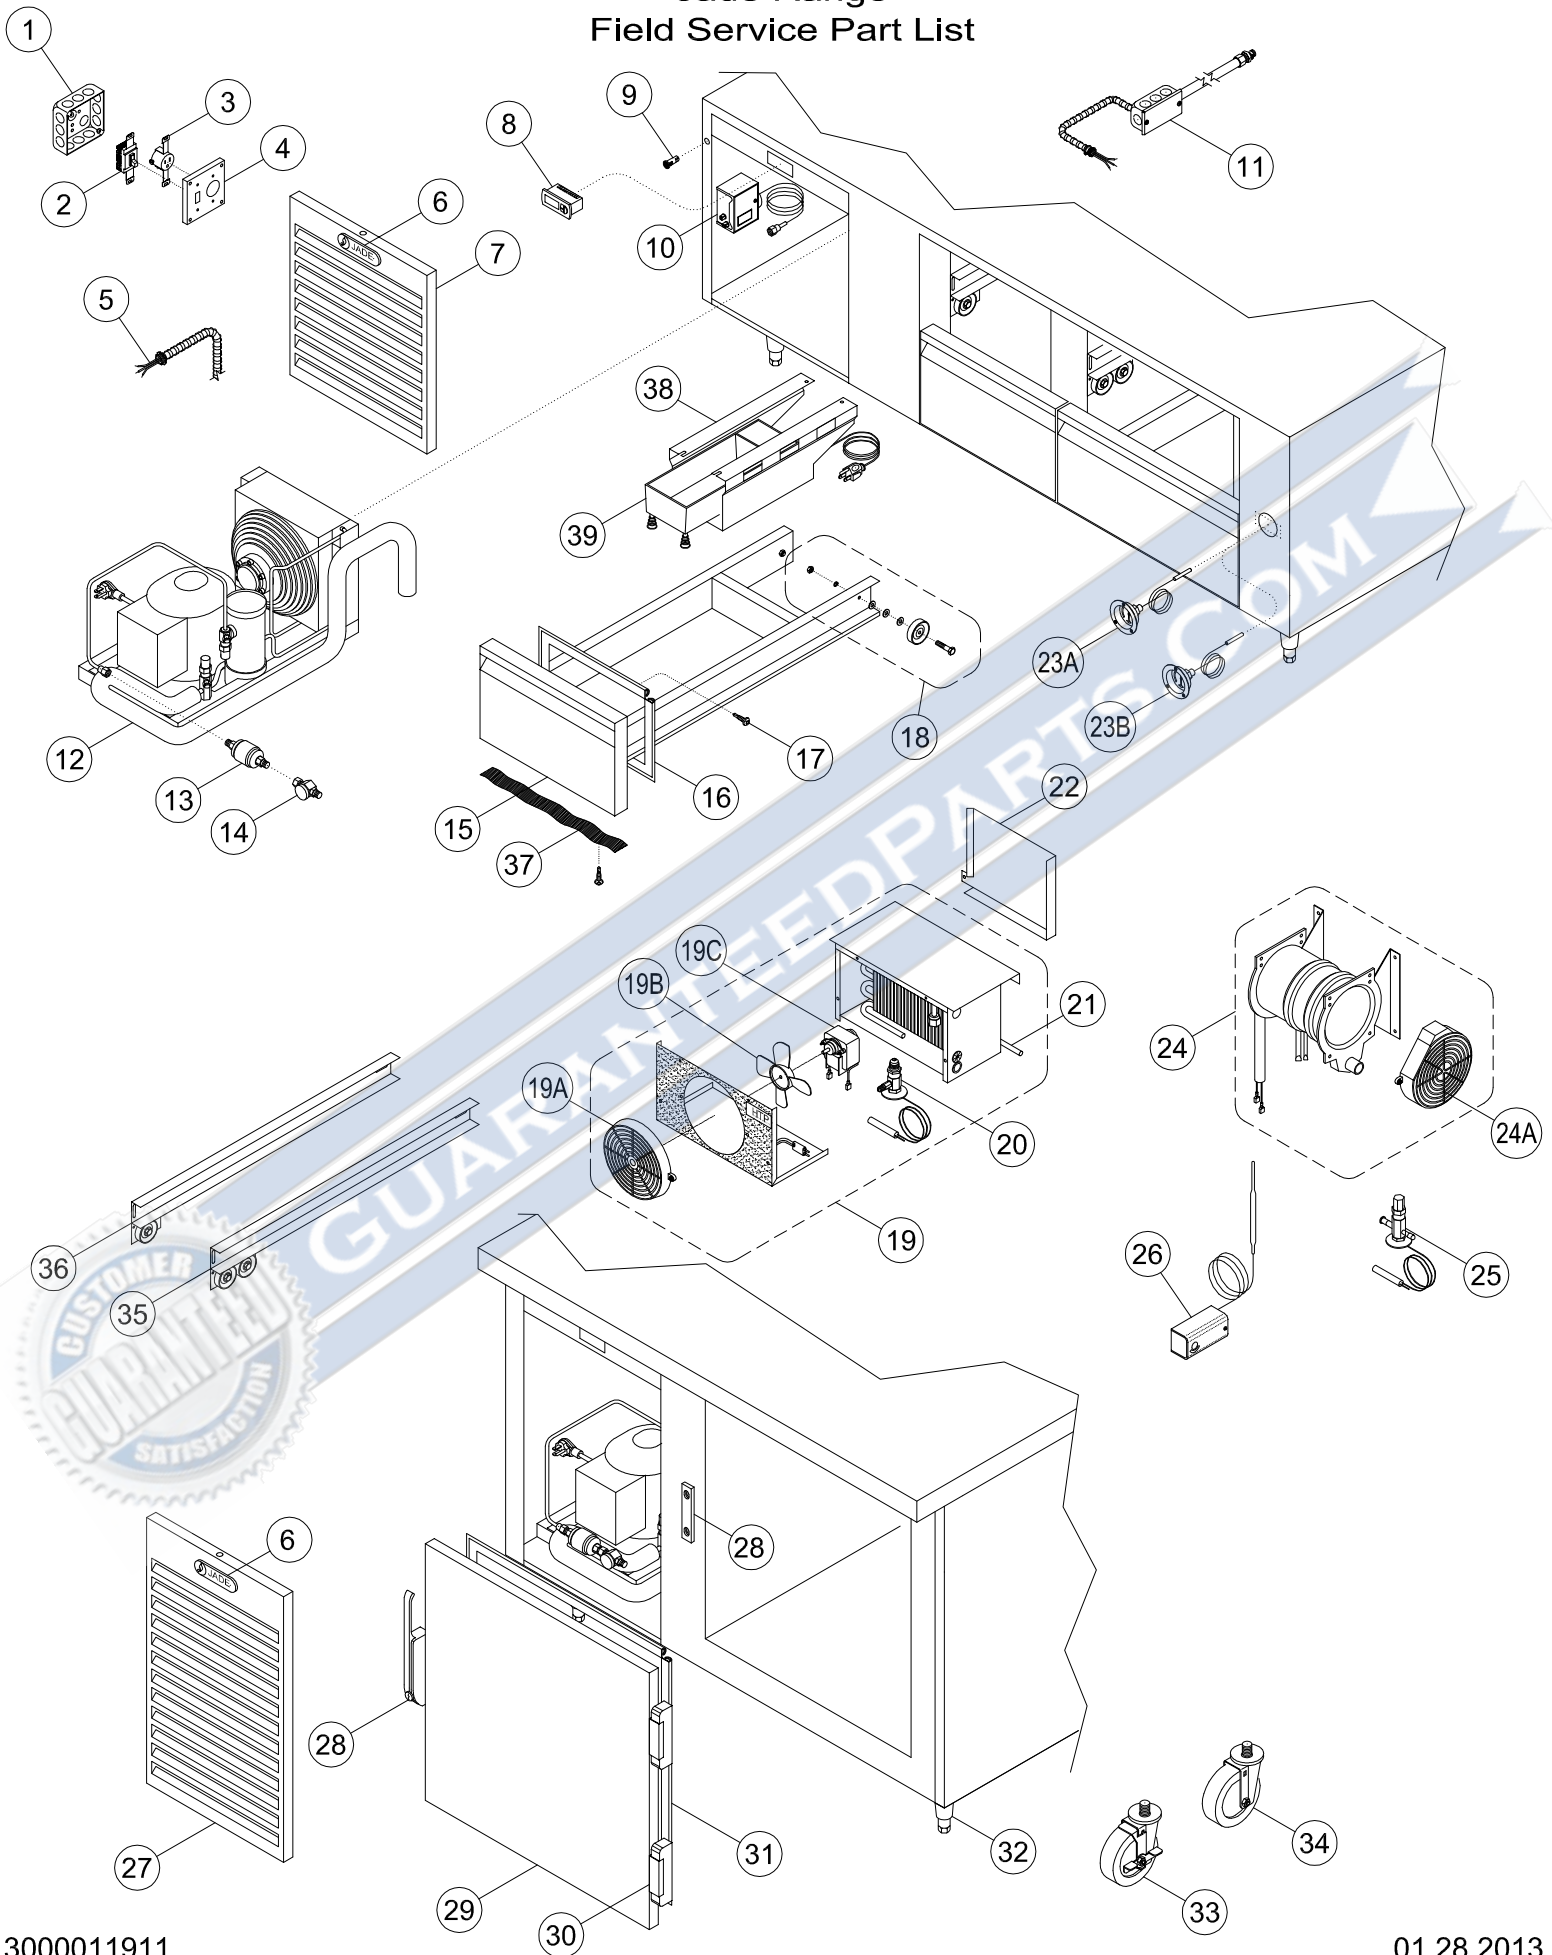

# TITAN - JRLH, JRCH - REFRIGERATION SECTION

Jade Range

## Field Service Part List

## TITAN - JRLH, JRCH - REFRIGERATION SECTION

ITEM	DESCRIPTION	PART #	LIST
25	EXPANSION VALVE FOR 19" COOL REFRIGERATION TUBE SYSTEM	3000010878	
26	CONTROL, JOHNSON A19-ABA-40	4848900100	
27	LOUVERED ACCESS PANEL - JRCH      **SPECIFY MODEL/DIMENSION**	~	
28	LATCH, #171C	7212000000	
29	DOOR ASSY.      **SPECIFY MODEL/DIMENSION**	~	
30	HINGE, 1 3/8 #220 KASON	7213900000	
31	<b>DOOR GASKETS</b>	~	
	DOOR GASKET, 23 3/4 X 20 1/4	8429100000	
	DOOR GASKET, 25 1/4 X 16 1/4	8429500000	
	DOOR GASKET, 22 1/8 X 20 1/8	2100005037	
32	LEG, 6"	3012700000	
33	CASTER, 6" LOCK POLYLEFIN	3000011271	
34	CASTER, 6" NON-LOCK POLYLEFIN	3000011272	
35	DRAWER TRACK ASSY, MEGA LH	2500126664	
	DRAWER TRACK ASSY, MEGA RH	2500126665	
36	DRAWER TRACK ASSY LH	2500126609	
	DRAWER TRACK ASSY RH	2500126610	
37	WIPER STRIP	7226200000	